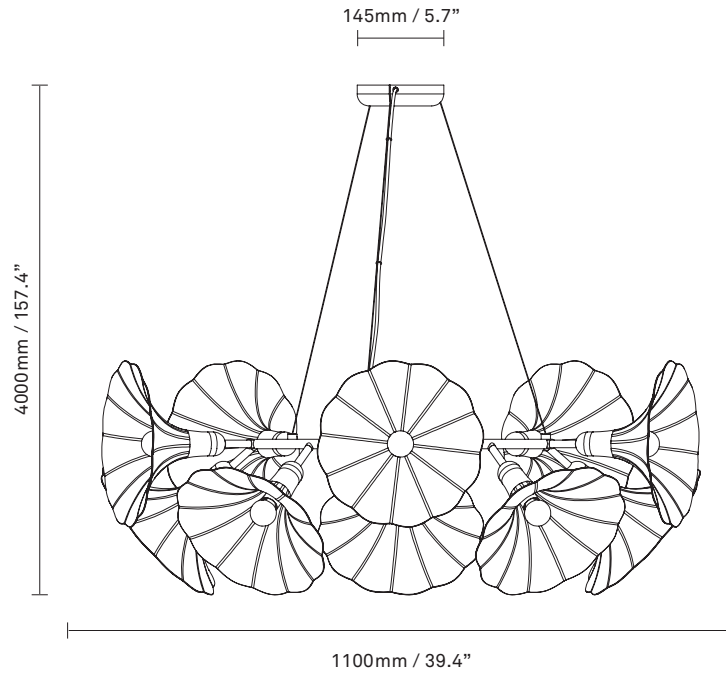

NUURA

PETALII 10
white / polished brass

Design: Nika Zupanc, 2023

Petalii 10 is a statement piece, an object of conversation, evoking interesting stories within a décor.

Explore the rest of the **Petalii** collection on our website, [here](#)

Product no.: EU - 2111001

Type: Chandelier - indoor

Colour: Metal: white, chrome brass finish

Materials: Powder-coated metal, anodized metal

Dimensions: 1000mm / 39.4in x 400mm / 15.7in
Cable length: max 4000mm / 157.4in
Ceiling plate: 145mm / 5.7in

Weight: TBD

Packaging: Dimensions: L: 1100mm / 43.3in x
W: 1100mm / 43.3in x H: 450mm /
17.7in Weight: 1010g
Total weight incl. product: TBD
Number of parcels: TBD
Material: Brown cardboard

Certifications: CE, UKCA, IP20, Class II